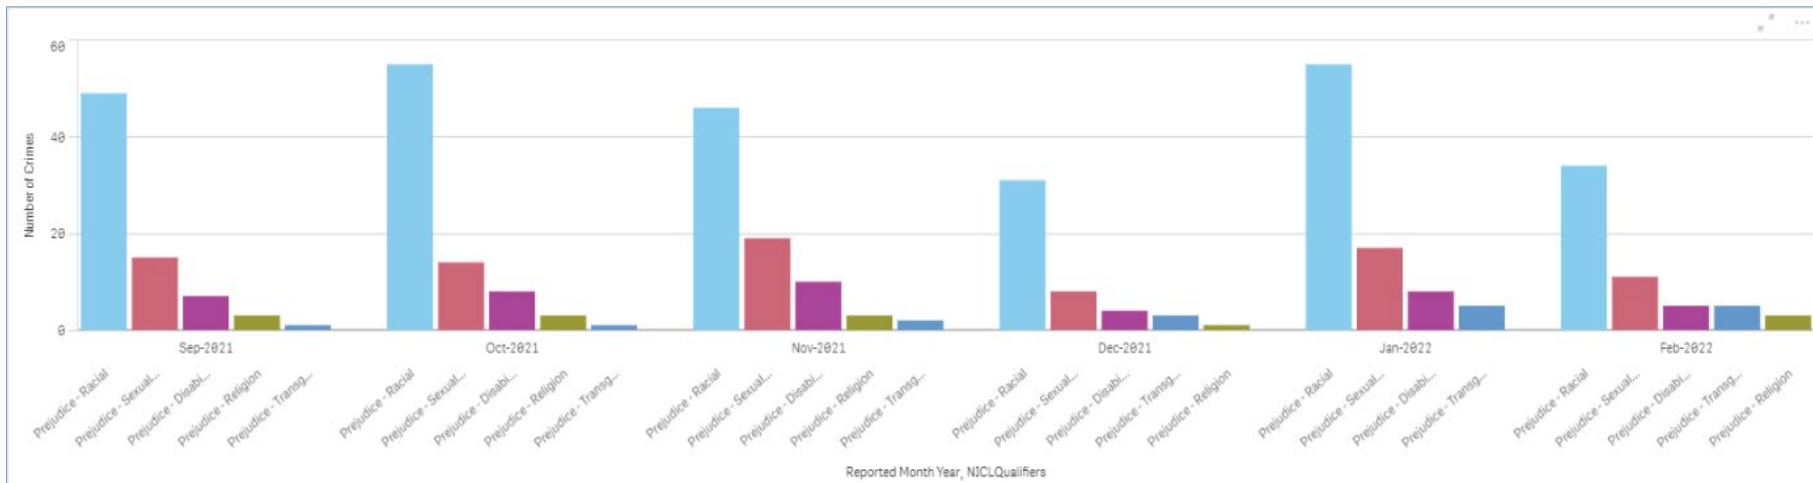

Performance – Hate Crime overview

Force

- Hate Crime volumes are within normal bounds. Summer highs have been slightly more extended which has resulted in year-on-year increases (133 crimes, +17.5%), largely within Sexual Orientation and Racial crimes. This extended summer high is reflective of the trend seen within overall crime volumes, but is now showing signs of returning to the norm.
- Formal Action Taken (previously "detection") rate is at 13.5%, down by 7.2% from the previous year. Whilst rates have remained stable across Sexual, religious, transgender or disability related hate crimes (<1% variance), Racially motivated crimes relating to public order are driving the loss in detection rate.

Amesbury CPT

	Number of Crimes	Change (number)	Change (%)
Total	37	-19	-33.9%
Prejudice – Racial	25	-15	-37.5%
Prejudice – Sexual orientation	10	1	11.1%
Prejudice - Disability	2	-3	-60.0%
Prejudice - Religion	0	-1	-100.0%
Prejudice - Transgender	0	-1	-100.0%

Year on year comparison April 2021 to March 2022 (note: an individual crime can be tagged with more than one prejudice type e.g. sexual orientation & transgender)

Force Hate Crime (6 months to March 2022)